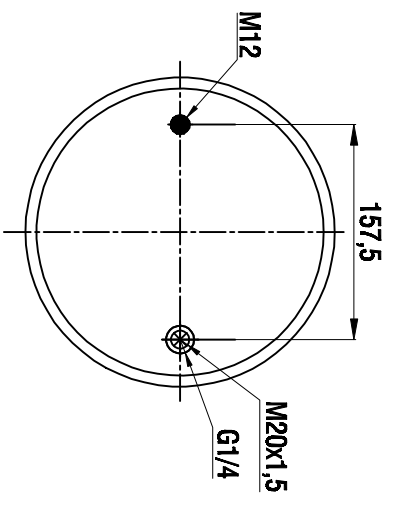

TOP VIEW

BOTTOM VIEW

Drawings are prepared for catalogue study.

Changes	Issue	Date	Drawn by	Checked by	Approved by
0	First drawing	29.09.2009			

Do not mark this drawing	<input checked="" type="checkbox"/> Draft/Prod	<input checked="" type="checkbox"/> Control steel	<input checked="" type="checkbox"/> Air line	<input checked="" type="checkbox"/> Threaded hole
-----------------------------	--	---	--	---

PART NAME: 39321-05 K-ALU COMPLETE (AIRTECH) (095.0459)

ORDER NO: 137232