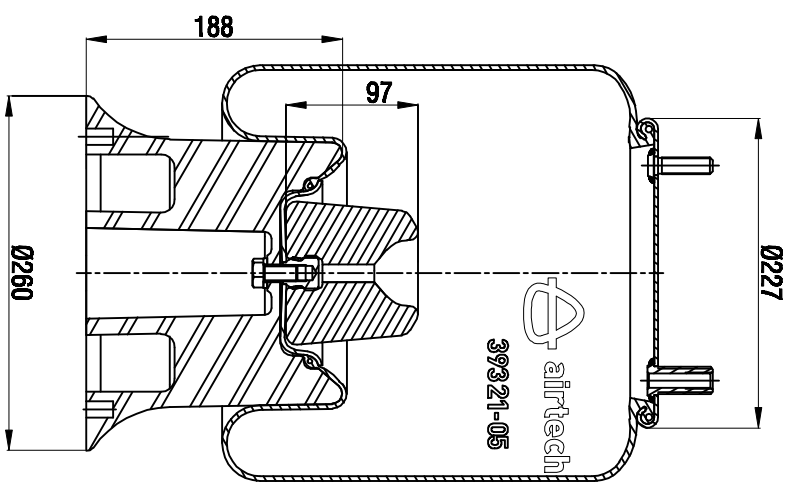

TOP VIEW

BOTTOM VIEW

Drawings are prepared for catalogue study.

Changes	Issue	Date	Drawn by	Checked by	Approved by
0	First drawing	29.09.2009			

Do not mark this drawing	<input checked="" type="checkbox"/> Draft/Prod	<input checked="" type="checkbox"/> Control steel	<input checked="" type="checkbox"/> Air line	<input checked="" type="checkbox"/> Threaded hole
-----------------------------	--	---	--	---

PART NAME: 39321-05 K-ALU COMPLETE (AIRTECH) (095.0459)

ORDER NO: 137232