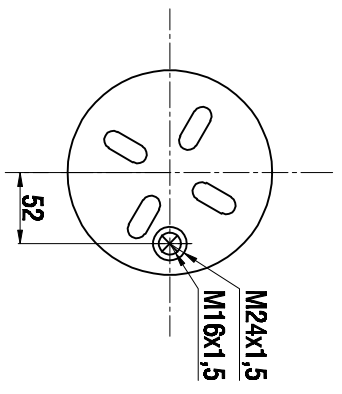

**TOP VIEW**

**BOTTOM VIEW**

Drawings are prepared for catalogue study.

0	First drawing	12.12.2012				
15	Issue	Changes	Date	Drawn by	Checked by	Approved by
	Do not make any drawing	<input checked="" type="checkbox"/> Deleted	<input checked="" type="checkbox"/> Change shell	<input checked="" type="checkbox"/> Air link	<input checked="" type="checkbox"/> Threaded hole	
<small>All rights of this document are the property of AKTAS &amp; its affiliates and shall remain confidential under any circumstances. When other products are mentioned, they are not intended to be a recommendation.</small>						
PART WEIGHT: ~Kg		ORDER NO:135602				
PART NAME: 34390-21 K COMPLETE (AIRTECH)		