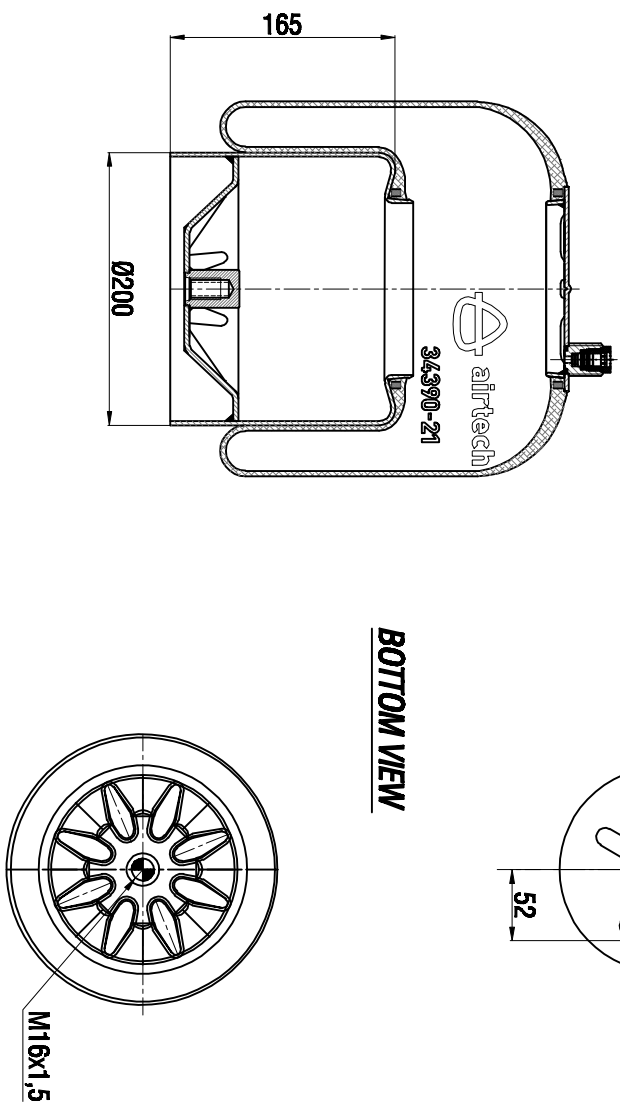

**TOP VIEW**

**BOTTOM VIEW**

Drawings are prepared for catalogue study.

0	First drawing	12.12.2012				
15	Issue	Changes	Date	Drawn by	Checked by	Approved by
	Do not make any drawing	<input checked="" type="checkbox"/> Deleted	<input checked="" type="checkbox"/> Change shell	<input checked="" type="checkbox"/> Air link	<input checked="" type="checkbox"/> Threaded hole	
<small>All rights of this document are the property of AKTAS &amp; its affiliates and shall remain confidential under any circumstances. When other products are mentioned, they are not intended to be a recommendation.</small>						
PART WEIGHT: ~Kg		ORDER NO:135602				
PART NAME: 34390-21 K COMPLETE (AIRTECH)		