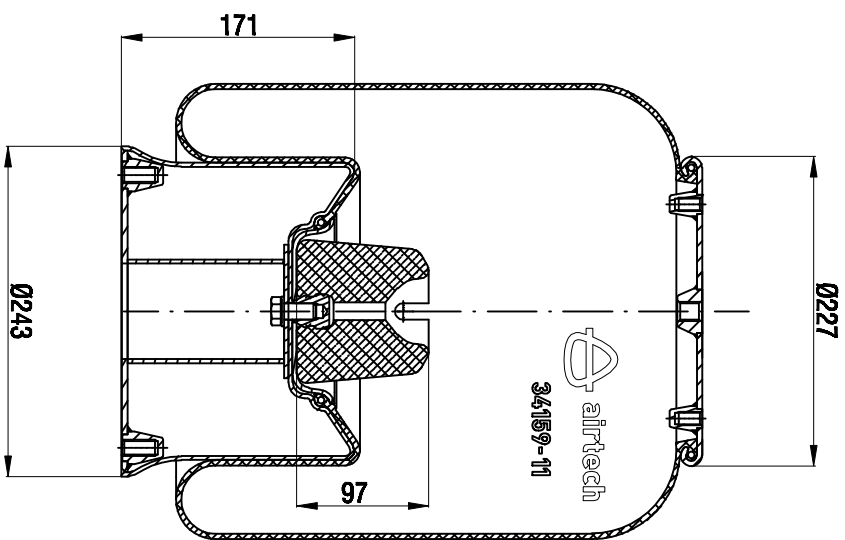

TOP VIEW

BOTTOM VIEW

Drawings are prepared for catalogue study.

Issue	0	First drawing	12.12.2012				
Changes							
Do not write this drawing							
Material							
Weight:	..kg						
Part name	34159-11 K COMPLETE (AIRTECH)						
Order no.	ORDER NO:134792						