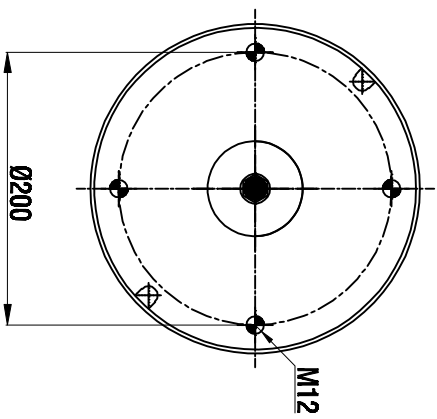

TOP VIEW

BOTTOM VIEW

Drawings are prepared for catalogue study.

Issue	0	First drawing	12.12.2012				
Changes							
Do not write this drawing							
Material							
Weight:	..kg						
Part name	34159-11 K COMPLETE (AIRTECH)						
Order no.	ORDER NO:134792						