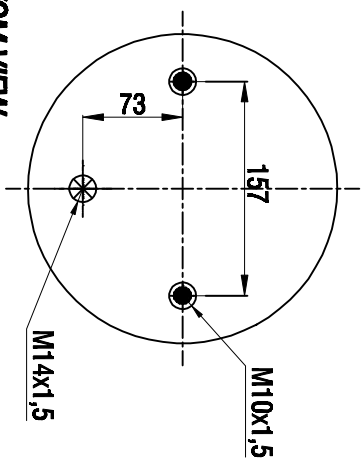

TOP VIEW

BOTTOM VIEW

Drawings are prepared for catalogue study.

Issue	0	First drawing	12.12.2012				
Changes							
Do not write this drawing							
Material							
Weight:	..kg						
Part name	34159-11 K COMPLETE (AIRTECH)						
Order no.	ORDER NO:134792						