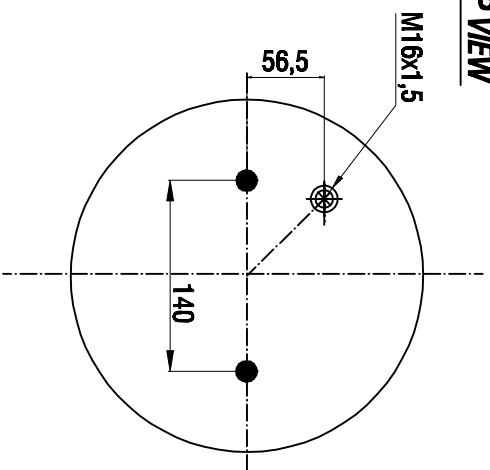

TOP VIEW

BOTTOM VIEW

Drawings are prepared for catalogue study.

Issue	0	First drawing	12.12.2012				
Change							
Do not create this drawing							
Material							
Comments							
Author							
Checked by							
Approved by							
Order No.	331241 K COMPLETE (AIRTECH)						ORDER NO.: 136742
Part Name	331241 K COMPLETE (AIRTECH)						